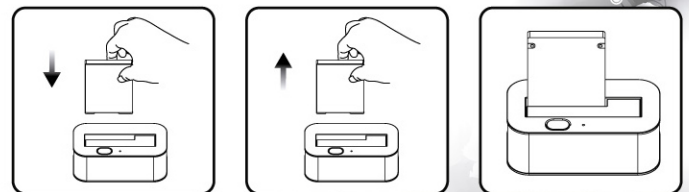

■ Model:DS-T3527(IV)

HDD Docking Station

for 2.5" or 3.5" SATA HDDs

T3527IV is an intelligent Plug-and-Play super speed USB 3.0 Docking Station. The data transfer rate of T3527IV is up to 5Gbps and it is faster than e-SATA interface. T3527IV supports 2.5" / 3.5" SATA I/II Hard Disk Drives to USB3.0 interface and you can easily share your media files and data with your friends and family.

Feature

- * Stylish docking station design for hard disk drive heat dissipation
- * USB3.0 Transfer rate up to 5Gb/s offering 10 times performance increase over USB2.0
- * Fully compatible with 2.5" & 3.5" SATA I/II Hard Disk Drive
- * Truly Plug and Play
- * Backwards-Compatible with USB2.0
- * Attractive Blue LED Indicates Power & R/W Activities

Specifications

- * Interface: USB HUB+USB3.0 TO SATA HDD
- * Supports: 2.5" or 3.5" SATA I/II Drives
- * Data Transfer Rate: USB2.0: 480 Mbps / USB3.0: 5Gbps
- * Support Plug & Play: Yes
- * Material: Plastic
- * USB Cable: USB3.0 Standard Cable
- * Operating Temperature: 0o C to 50o C
- * Operating Humidity: 5% to 95% non-condensing
- * Power:Adapter 12V 100-240V
- * System Requirements:
 - USB2.0: Windows 98SE/2000/Mac9.1/Linux
 - USB3.0: Windows 2003/XP/VISTA/7
- * Instruct Light:Blue LED
- * Support Hard Drive Capacity: 2.5": UP TO 1TB /3.5": UP TO 2TB
- * Dimensions (mm): 134 x 185 x 85 (mm)
- * Warranty: Standard one-year factory warranty